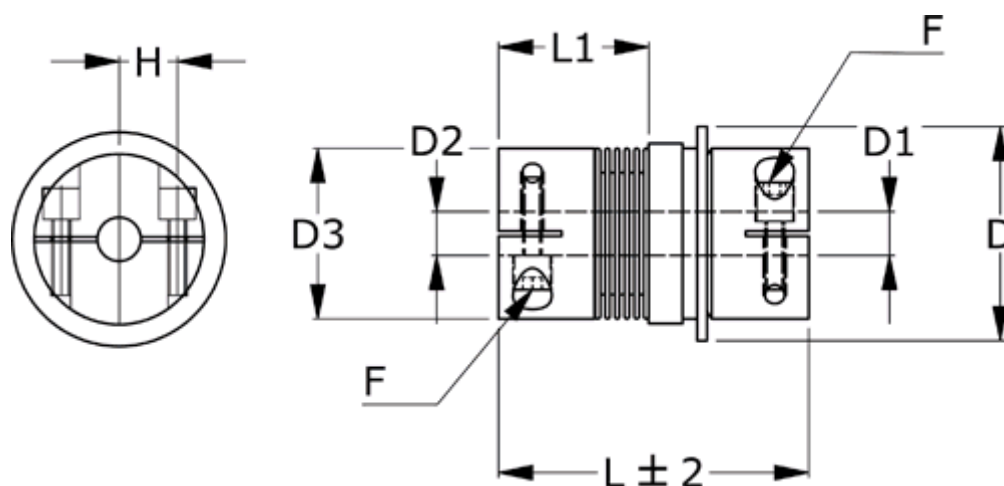

Article number: 335011501131520D1

Description: Safety coupling BKK 150 multiposition  
Length 113 mm, bore 15/20 mm, TKn max 130 NM

## Measures

D = 94  
D1 = 20  
D2 = 15  
D3 = 82.0  
F = M10  
H = 28.0  
L = 113  
L1 = 57.5

Nom. torque NM (TKn) = 130NM overload torque range 1  
Position engagement = C = Synchronous  
s = 2.0